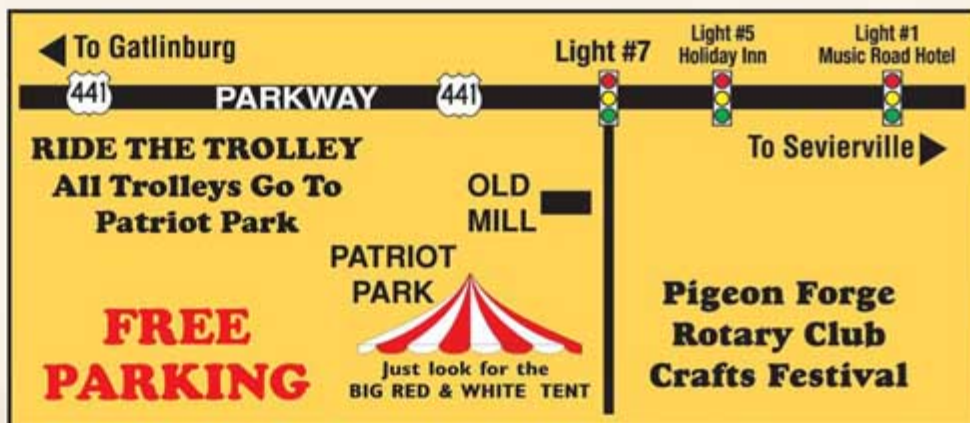

40th Annual

CRAFT Festival

ADMISSION
BY DONATION

OCT 1 - OCT 29, 2016

OPEN DAILY 10-6

PATRIOT PARK PIGEON FORGE

ALL PROCEEDS
BENEFIT LOCAL
CHARITIES

PROUD SPONSORS